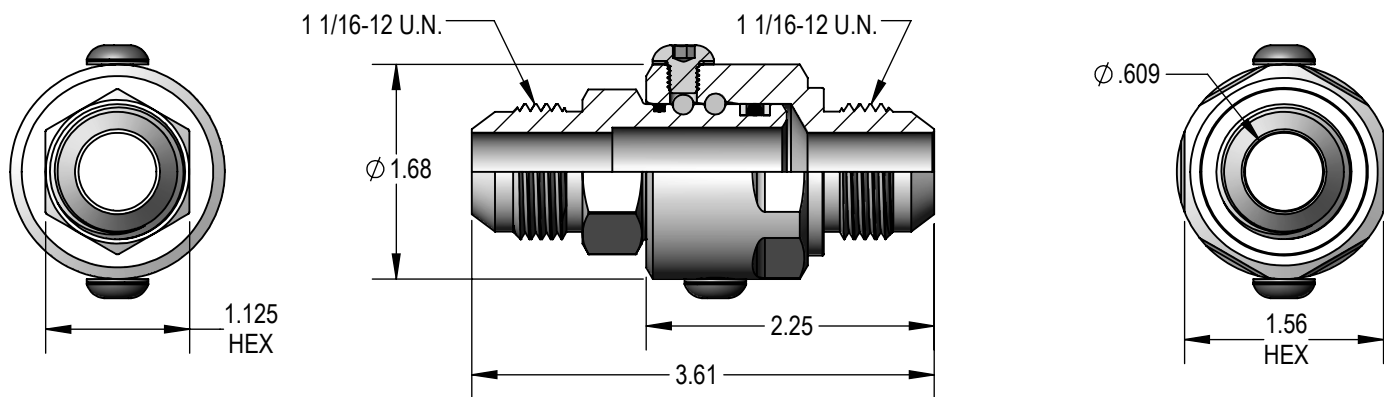

12 Male J.I.C. (37°) X Female J.I.C. (37°)

PART NUMBER
SS 12 DB MJ 12 X FJ 12

MAXIMUM P.S.I.G.
5,000

Not Available
In Stainless Steel!

*Extra Heavy Duty
Multiple Bearing Race*

12 Male J.I.C. (37°) X Male J.I.C. (37°)

PART NUMBER
SS 12 DB MJ 12 X MJ 12

MAXIMUM P.S.I.G.
5,000

Not Available
In Stainless Steel!