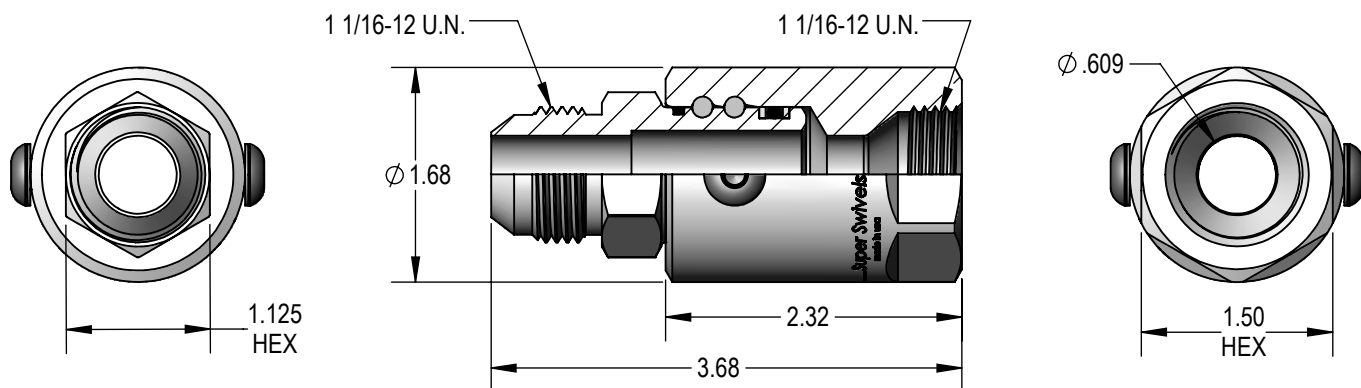

12 Male J.I.C. (37°) X Female J.I.C. (37°)

PART NUMBER
SS 12 DB MJ 12 X FJ 12

MAXIMUM P.S.I.G.
5,000

Not Available
In Stainless Steel!

*Extra Heavy Duty
Multiple Bearing Race*

12 Male J.I.C. (37°) X Male J.I.C. (37°)

PART NUMBER
SS 12 DB MJ 12 X MJ 12

MAXIMUM P.S.I.G.
5,000

Not Available
In Stainless Steel!